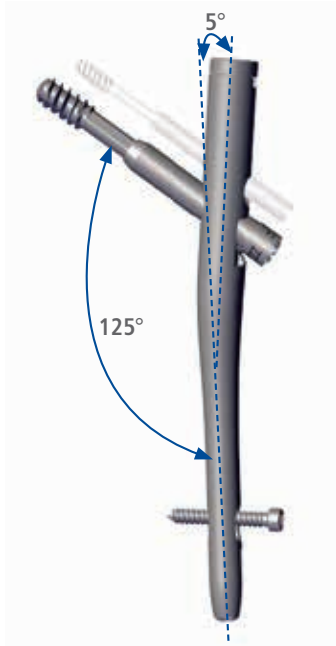

Sales Representative:

Hospital:

Nails Ø 10mm

Short nail Ø 10mm - Sterile

Code	Description	Q.ty
99-T93025	Short Nail 125° Ø 10mm	
99-T93030	Short Nail 130° Ø 10mm	

Left long nail 125° Ø 10mm - Sterile

Code	Description	Q.ty
99-T932282L	Left long Nail 125° - 280mm Ø 10mm	
99-T932302L	Left long Nail 125° - 300mm Ø 10mm	
99-T932322L	Left long Nail 125° - 320mm Ø 10mm	
99-T932342L	Left long Nail 125° - 340mm Ø 10mm	
99-T932362L	Left long Nail 125° - 360mm Ø 10mm	
99-T932382L	Left long Nail 125° - 380mm Ø 10mm	
99-T932402L	Left long Nail 125° - 400mm Ø 10mm	
99-T932422L	Left long Nail 125° - 420mm Ø 10mm	
99-T932442L	Left long Nail 125° - 440mm Ø 10mm	
99-T932462L	Left long Nail 125° - 460mm Ø 10mm	

Right long nail 125° Ø 10mm - Sterile

Code	Description	Q.ty
99-T932282R	Right long Nail 125° - 280mm Ø 10mm	
99-T932302R	Right long Nail 125° - 300mm Ø 10mm	
99-T932322R	Right long Nail 125° - 320mm Ø 10mm	
99-T932342R	Right long Nail 125° - 340mm Ø 10mm	
99-T932362R	Right long Nail 125° - 360mm Ø 10mm	
99-T932382R	Right long Nail 125° - 380mm Ø 10mm	
99-T932402R	Right long Nail 125° - 400mm Ø 10mm	
99-T932422R	Right long Nail 125° - 420mm Ø 10mm	
99-T932442R	Right long Nail 125° - 440mm Ø 10mm	
99-T932462R	Right long Nail 125° - 460mm Ø 10mm	

Left long nail 130° Ø 10mm - Sterile

Code	Description	Q.ty
99-T933282L	Left long Nail 130° - 280mm Ø 10mm	
99-T933302L	Left long Nail 130° - 300mm Ø 10mm	
99-T933322L	Left long Nail 130° - 320mm Ø 10mm	
99-T933342L	Left long Nail 130° - 340mm Ø 10mm	
99-T933362L	Left long Nail 130° - 360mm Ø 10mm	
99-T933382L	Left long Nail 130° - 380mm Ø 10mm	
99-T933402L	Left long Nail 130° - 400mm Ø 10mm	
99-T933422L	Left long Nail 130° - 420mm Ø 10mm	
99-T933442L	Left long Nail 130° - 440mm Ø 10mm	
99-T933462L	Left long Nail 130° - 460mm Ø 10mm	