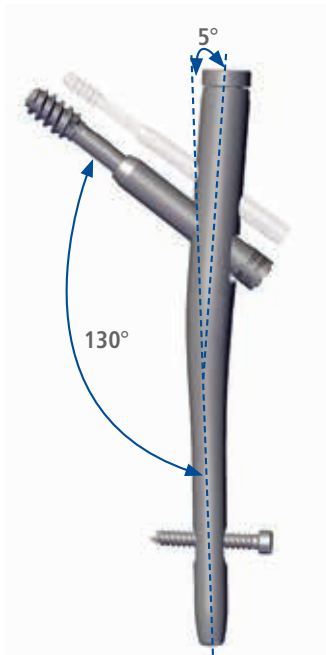

Nails Ø 11mm

Short nail Ø 11mm - Sterile

Code	Description	Q.ty
99-T93125	Short Nail 125° Ø 11mm	
99-T93130	Short Nail 130° Ø 11mm	

Left long nail 125° Ø 11mm - Sterile

Code	Description	Q.ty
99-T932280L	Left long Nail 125° - 280mm Ø 11mm	
99-T932300L	Left long Nail 125° - 300mm Ø 11mm	
99-T932320L	Left long Nail 125° - 320mm Ø 11mm	
99-T932340L	Left long Nail 125° - 340mm Ø 11mm	
99-T932360L	Left long Nail 125° - 360mm Ø 11mm	
99-T932380L	Left long Nail 125° - 380mm Ø 11mm	
99-T932400L	Left long Nail 125° - 400mm Ø 11mm	
99-T932420L	Left long Nail 125° - 420mm Ø 11mm	
99-T932440L	Left long Nail 125° - 440mm Ø 11mm	
99-T932460L	Left long Nail 125° - 460mm Ø 11mm	

Right long nail 125° Ø 11mm - Sterile

Code	Description	Q.ty
99-T932280R	Right long Nail 125° - 280mm Ø 11mm	
99-T932300R	Right long Nail 125° - 300mm Ø 11mm	
99-T932320R	Right long Nail 125° - 320mm Ø 11mm	
99-T932340R	Right long Nail 125° - 340mm Ø 11mm	
99-T932360R	Right long Nail 125° - 360mm Ø 11mm	
99-T932380R	Right long Nail 125° - 380mm Ø 11mm	
99-T932400R	Right long Nail 125° - 400mm Ø 11mm	
99-T932420R	Right long Nail 125° - 420mm Ø 11mm	
99-T932440R	Right long Nail 125° - 440mm Ø 11mm	
99-T932460R	Right long Nail 125° - 460mm Ø 11mm	

Left long nail 130° Ø 11mm - Sterile

Code	Description	Q.ty
99-T933280L	Left long Nail 130° - 280mm Ø 11mm	
99-T933300L	Left long Nail 130° - 300mm Ø 11mm	
99-T933320L	Left long Nail 130° - 320mm Ø 11mm	
99-T933340L	Left long Nail 130° - 340mm Ø 11mm	
99-T933360L	Left long Nail 130° - 360mm Ø 11mm	
99-T933380L	Left long Nail 130° - 380mm Ø 11mm	
99-T933400L	Left long Nail 130° - 400mm Ø 11mm	
99-T933420L	Left long Nail 130° - 420mm Ø 11mm	
99-T933440L	Left long Nail 130° - 440mm Ø 11mm	
99-T933460L	Left long Nail 130° - 460mm Ø 11mm	