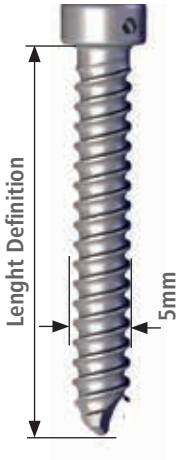

Right long nail 130° Ø 11mm - Sterile

Code	Description	Q.ty
99-T933280R	Right long Nail 130° - 280mm Ø 11mm	
99-T933300R	Right long Nail 130° - 300mm Ø 11mm	
99-T933320R	Right long Nail 130° - 320mm Ø 11mm	
99-T933340R	Right long Nail 130° - 340mm Ø 11mm	
99-T933360R	Right long Nail 130° - 360mm Ø 11mm	
99-T933380R	Right long Nail 130° - 380mm Ø 11mm	
99-T933400R	Right long Nail 130° - 400mm Ø 11mm	
99-T933420R	Right long Nail 130° - 420mm Ø 11mm	
99-T933440R	Right long Nail 130° - 440mm Ø 11mm	
99-T933460R	Right long Nail 130° - 460mm Ø 11mm	

End cap - Sterile

Code	Description	Q.ty
99-T930000	End cap - 0mm	

End cap long - Sterile

Code	Description	Q.ty
99-T930005	End cap - 5mm	
99-T930010	End cap - 10mm	
99-T930015	End cap - 15mm	

Screws

Lag screw - sliding - Sterile		
Code	Description	Q.ty
99-T93770	Lag screw - sliding - 70mm	
99-T93775	Lag screw - sliding - 75mm	
99-T93780	Lag screw - sliding - 80mm	
99-T93785	Lag screw - sliding - 85mm	
99-T93790	Lag screw - sliding - 90mm	
99-T93795	Lag screw - sliding - 95mm	
99-T93700	Lag screw - sliding - 100mm	
99-T93705	Lag screw - sliding - 105mm	
99-T93710	Lag screw - sliding - 110mm	
99-T93715	Lag screw - sliding - 115mm	
99-T93720	Lag screw - sliding - 120mm	
99-T93725	Lag screw - sliding - 125mm	
99-T93730	Lag screw - sliding - 130mm	

Lag screw - fixed - Sterile		
Code	Description	Q.ty
99-T93670	Lag screw - fixed - 70mm	
99-T93675	Lag screw - fixed - 75mm	
99-T93680	Lag screw - fixed - 80mm	
99-T93685	Lag screw - fixed - 85mm	
99-T93690	Lag screw - fixed - 90mm	
99-T93695	Lag screw - fixed - 95mm	
99-T93600	Lag screw - fixed - 100mm	
99-T93605	Lag screw - fixed - 105mm	
99-T93610	Lag screw - fixed - 110mm	
99-T93615	Lag screw - fixed - 115mm	
99-T93620	Lag screw - fixed - 120mm	
99-T93625	Lag screw - fixed - 125mm	
99-T93630	Lag screw - fixed - 130mm	