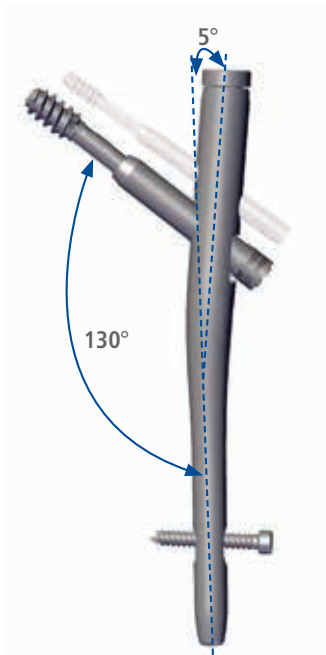

Sales Representative:

Hospital:

Nails Ø 10mm

Short nail Ø 10mm - Sterile

Code	Description	Q.ty
99-T93025	Short Nail 125° Ø 10mm	
99-T93030	Short Nail 130° Ø 10mm	

Left long nail 125° Ø 10mm - Sterile

Code	Description	Q.ty
99-T932282L	Left long Nail 125° - 280mm Ø 10mm	
99-T932302L	Left long Nail 125° - 300mm Ø 10mm	
99-T932322L	Left long Nail 125° - 320mm Ø 10mm	
99-T932342L	Left long Nail 125° - 340mm Ø 10mm	
99-T932362L	Left long Nail 125° - 360mm Ø 10mm	
99-T932382L	Left long Nail 125° - 380mm Ø 10mm	
99-T932402L	Left long Nail 125° - 400mm Ø 10mm	
99-T932422L	Left long Nail 125° - 420mm Ø 10mm	
99-T932442L	Left long Nail 125° - 440mm Ø 10mm	
99-T932462L	Left long Nail 125° - 460mm Ø 10mm	

Right long nail 125° Ø 10mm - Sterile

Code	Description	Q.ty
99-T932282R	Right long Nail 125° - 280mm Ø 10mm	
99-T932302R	Right long Nail 125° - 300mm Ø 10mm	
99-T932322R	Right long Nail 125° - 320mm Ø 10mm	
99-T932342R	Right long Nail 125° - 340mm Ø 10mm	
99-T932362R	Right long Nail 125° - 360mm Ø 10mm	
99-T932382R	Right long Nail 125° - 380mm Ø 10mm	
99-T932402R	Right long Nail 125° - 400mm Ø 10mm	
99-T932422R	Right long Nail 125° - 420mm Ø 10mm	
99-T932442R	Right long Nail 125° - 440mm Ø 10mm	
99-T932462R	Right long Nail 125° - 460mm Ø 10mm	

Left long nail 130° Ø 10mm - Sterile

Code	Description	Q.ty
99-T933282L	Left long Nail 130° - 280mm Ø 10mm	
99-T933302L	Left long Nail 130° - 300mm Ø 10mm	
99-T933322L	Left long Nail 130° - 320mm Ø 10mm	
99-T933342L	Left long Nail 130° - 340mm Ø 10mm	
99-T933362L	Left long Nail 130° - 360mm Ø 10mm	
99-T933382L	Left long Nail 130° - 380mm Ø 10mm	
99-T933402L	Left long Nail 130° - 400mm Ø 10mm	
99-T933422L	Left long Nail 130° - 420mm Ø 10mm	
99-T933442L	Left long Nail 130° - 440mm Ø 10mm	
99-T933462L	Left long Nail 130° - 460mm Ø 10mm	